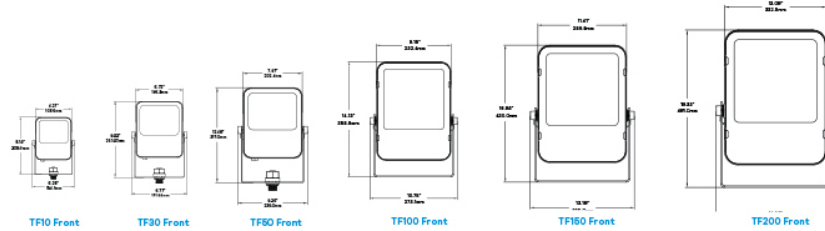

Ordering guide

example: TF200-NW-G1-Y-FL-B-BZ

Luminaire	LED Color	Generation	Mounting	Distribution	Voltage	Finish
TF10 LED Slim Flood 10W TF30 LED Slim Flood 30W TF50 LED Slim Flood 50W TF100 LED Slim Flood 100W TF150 LED Slim Flood 150W TF200 LED Slim Flood 200W	NW Neutral White 4000K 80CRI	G1 Generation 1	K Knuckle Mount (1/2" NPS male) & Yoke Mount combination Y² Yoke Mount only	FL Flood	8 120-277VAC	BZ Bronze