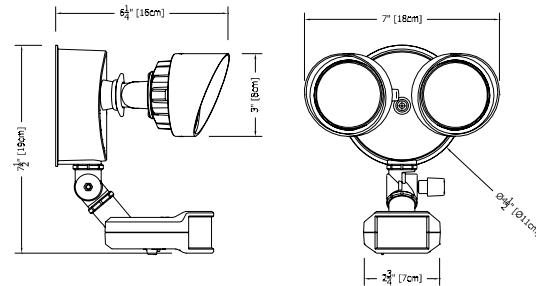

CONSTRUCTION — Rugged cast-aluminum, corrosion-resistant rear housing and lamp heads thermally isolate the LEDs and driver promoting long life.

OMS1000 motion detection head with 180-degree detection and up to 70-ft. forward motion detection.

Removable aluminum visors allow for maximum brightness or “neighbor-friendly” shading. 4000K CCT.

See Lighting Facts labels for specific fixture performance.

INSTALLATION — Designed for wall- or eave-mounting to existing junction box (provided by others). Mount 6-10 feet high for optimum range and detection.

Outdoor General Purpose

OLF

LED MOTION SECURITY FLOODLIGHT

All dimensions are inches (centimeters) unless otherwise indicated.

ORDERING INFORMATION

Example: OLF 2RH 40K 120 MO BZ

Series	Light Heads	Color Temperature ¹	Voltage	Controls	Finish
OLF	2RH 2 heads, round	40K 4000K	120 120V	MO PIR motion detection with photocell	BZ Bronze WH White