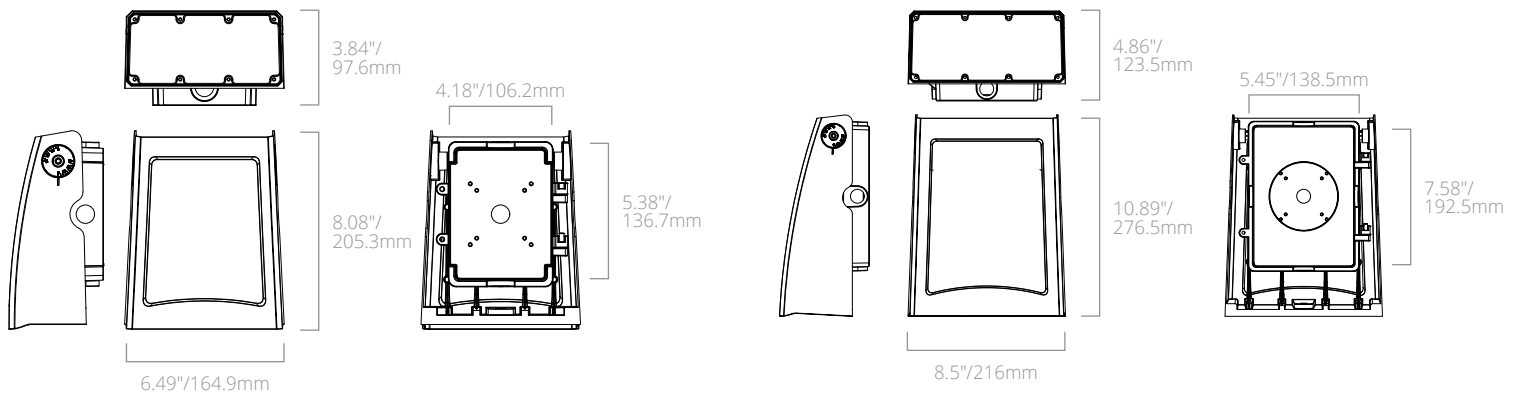

WALLPACK : FULL CUTOFF

DESCRIPTION

A stylish and slim adjustable wallpack featuring 130lpw efficiency and 0°-90° adjustability.

FEATURES

- 0°-90° adjustable
- Easy installation and maintenance

LISTINGS

- UL Listed for wet locations
- IP65 Rated
- DesignLights Consortium® Premium Qualified - meets the requirements for the highest DLC qualification for efficacy and lumen maintenance

ORDERING INFORMATION

EXAMPLE: WPA-156-12W-740-UD-BZ

Model	Lumens	Watts	CRI/CCT	Voltage	Dimming	Finish
WPA : Adjustable Wallpack	156 - 1,560 lm	12W - 12W	740 - 70 CRI; 4000K 750 - 70 CRI; 5000K	U - 120-277V	D - 0-10V Dimming	BZ - Bronze
	455 - 4,550 lm	35W - 35W				
	650 - 6,500 lm	50W - 50W				
	975 - 9,750 lm	75W - 75W				

DIMENSIONS

12W/35W

50W/75W

12W

35W

50W

75W